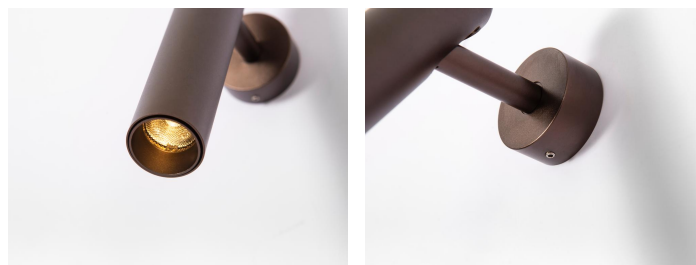

WL3182

3W Surface Mounted/Recessed Mounted LED Reading Light

Description

Surface Mounted/Recessed Mounted Installation Available;
55D Adjustable;
IP20;

Finish
Black/White/Bronze

Material
Aluminium

TECHNICAL CHARACTERISTICS

Light source

Light source: Osram Osolan Square
Output (W): 700mA 3V 2.1W
Total power consumption (W): 3W
Color temperature: 2700K/3000/4000K
CRI: ≥ 90
Real Lumen: 200
Lm/Real W: 66
Life Time: 50.000h L70 B20
MacAdam steps: 3
UGR: N/A

GEAR

This product is supplied without gear.

Luminaire

IP20 for indoor use
crossing: No
Warranty: 5 Years

The photograph may not match the reference exactly. Please read the product description to identify the finish.