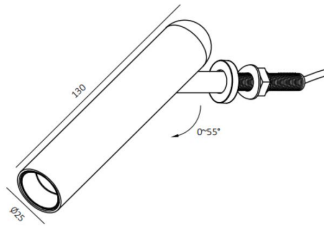

WL3182

3W Surface Mounted/Recessed Mounted LED Reading Light

Description

Surface Mounted/Recessed Mounted Installation Available;
55D Adjustable;
IP20;

Finish
Black/White/Bronze

Material
Aluminium

TECHNICAL CHARACTERISTICS

Light source

Light source: Osram Osolan Square
Output (W): 700mA 3V 2.1W
Total power consumption (W): 3W
Color temperature: 2700K/3000/4000K
CRI: ≥ 90
Real Lumen: 200
Lm/Real W: 66
Life Time: 50.000h L70 B20
MacAdam steps: 3
UGR: N/A

GEAR

This product is supplied without gear.

Luminaire

IP20 for indoor use
crossing: No
Warranty: 5 Years

The photograph may not match the reference exactly. Please read the product description to identify the finish.