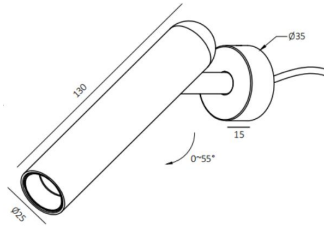

WL3182

3W Surface Mounted/Recessed Mounted LED Reading Light

Description

Surface Mounted/Recessed Mounted Installation Available;
55D Adjustable;
IP20;

Finish
Black/White/Bronze

Material
Aluminium

TECHNICAL CHARACTERISTICS

Light source

Light source: Osram Osolan Square
Output (W): 700mA 3V 2.1W
Total power consumption (W): 3W
Color temperature: 2700K/3000/4000K
CRI: ≥ 90
Real Lumen: 200
Lm/Real W: 66
Life Time: 50.000h L70 B20
MacAdam steps: 3
UGR: N/A

GEAR

This product is supplied without gear.

Luminaire

IP20 for indoor use
crossing: No
Warranty: 5 Years

The photograph may not match the reference exactly. Please read the product description to identify the finish.